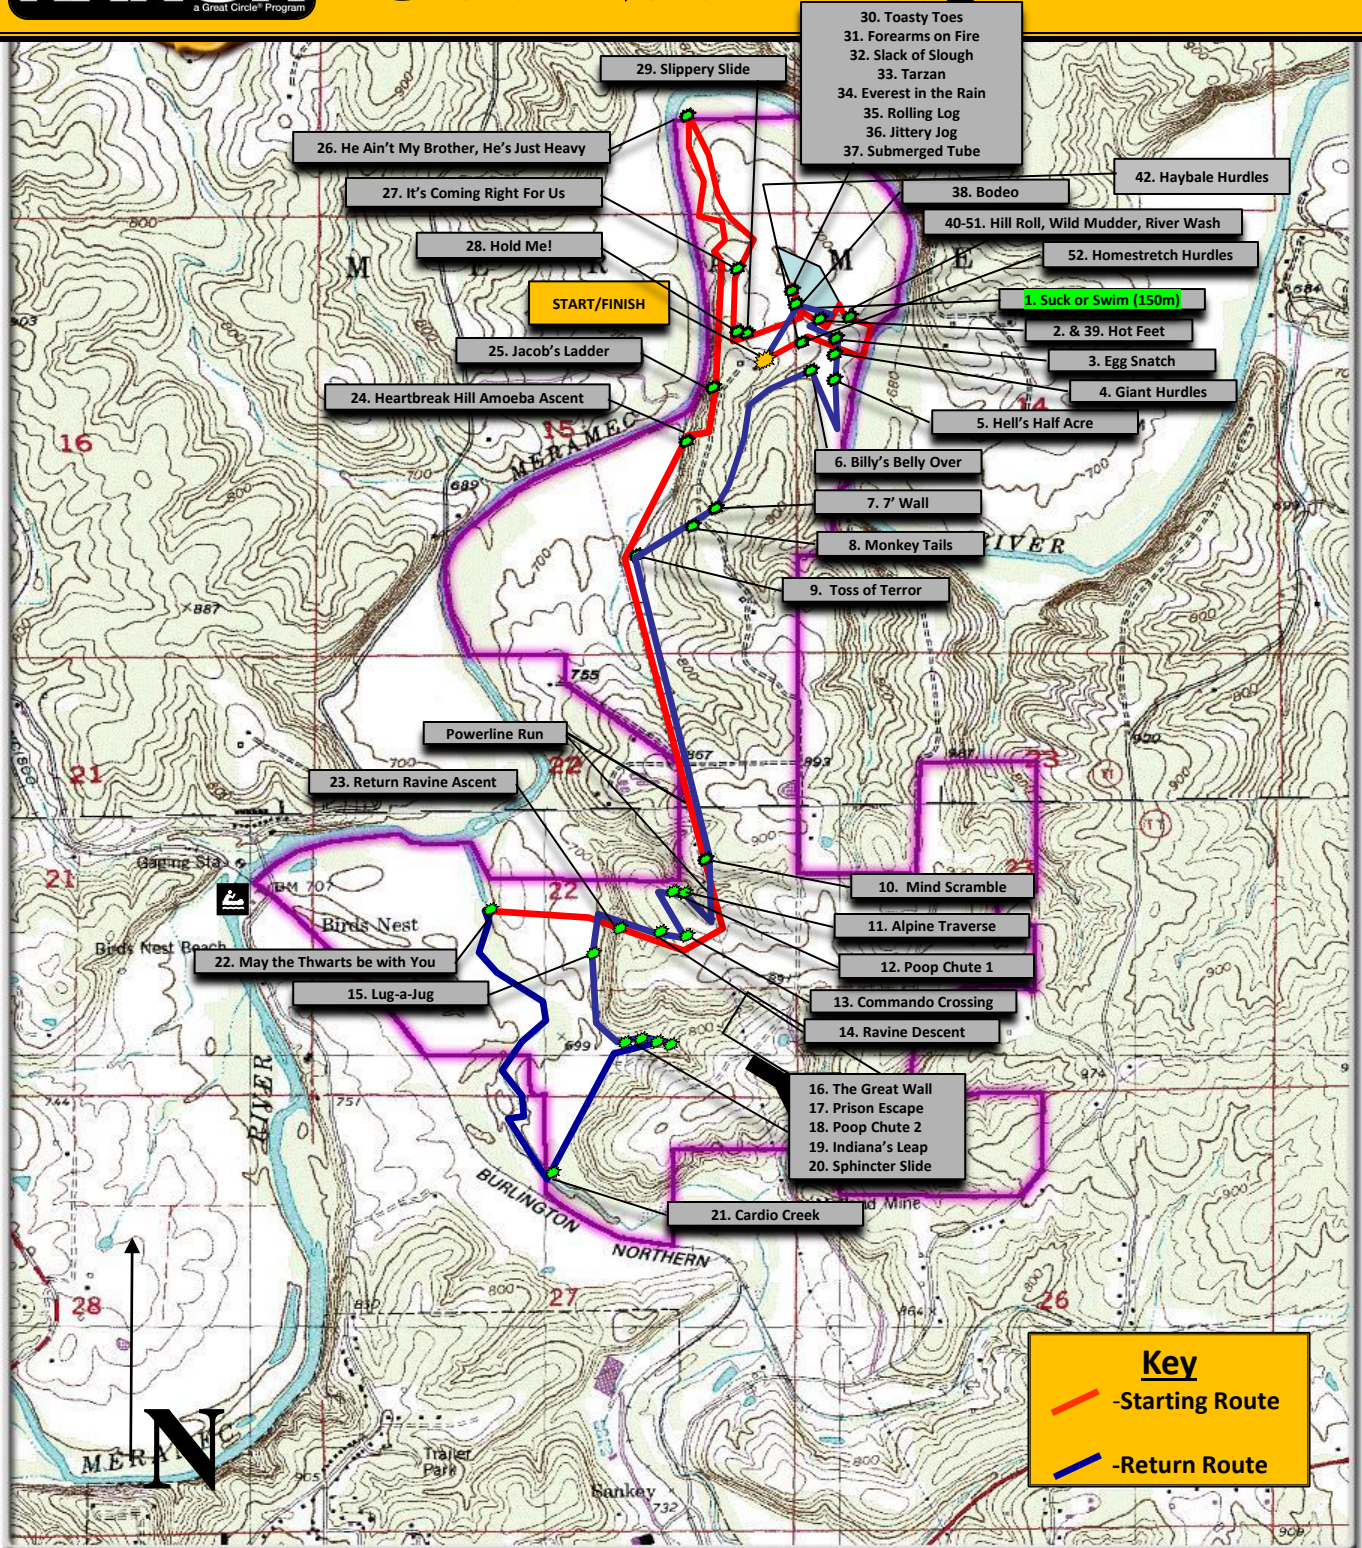

The Ozark Egg Scramble

Course Map

Contour Interval- 20 feet

0 200 400 600 800 1000 1200 1400 1600